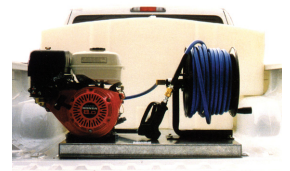

Applications

Remote/Portable Hot Water, High Pressure Washing, Tank Warming, Barrel Washing, Bottling Line Sanitation, Portable Shower or Wash Down Stations.