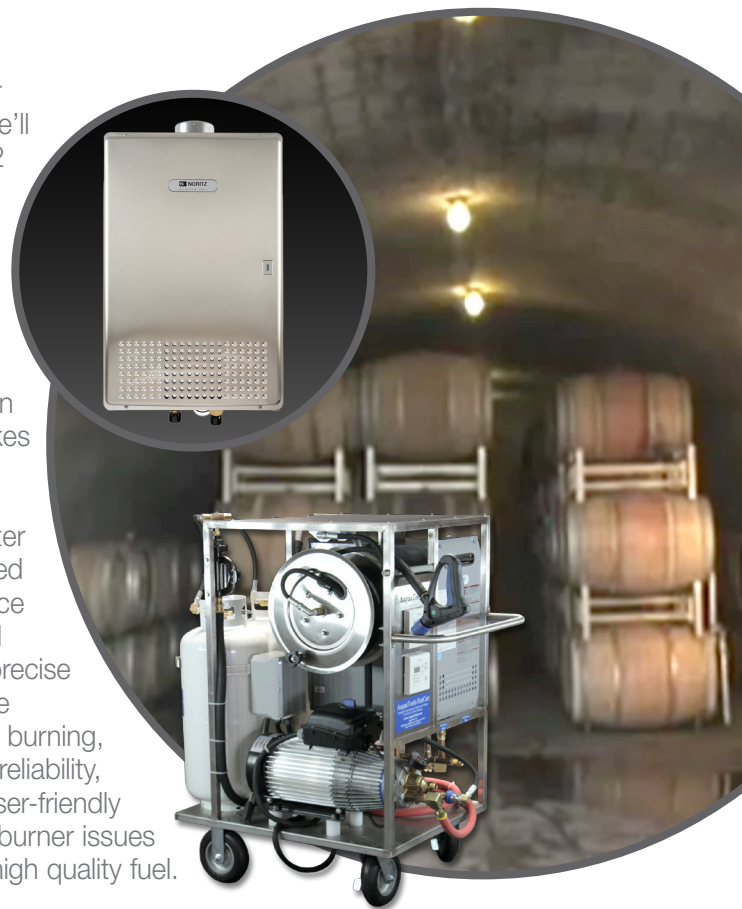

## Features

- Two on-demand gas water heaters
- High pressure pump
- Low emissions
- Two full digital control touch pads
- Quick-Connect compatible
- Four wheel cart with locking caster