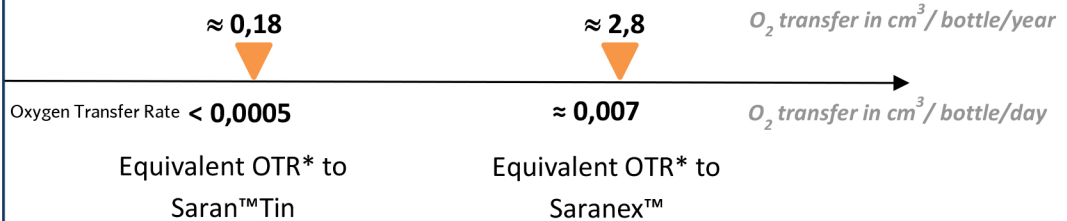

LINERS

STELVIN®LUX IS THE FIRST PREMIUM ALUMINIUM CLOSURE AVAILABLE WITH PVDC FREE LINER.

PVC FREE

PVDC FREE

OpTin (trademark registration in progress)

PVC FREE

OptimEx