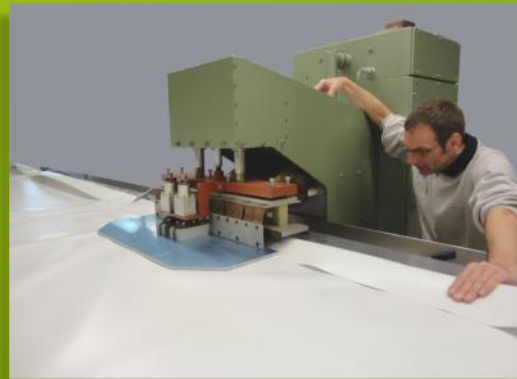

## PRESS MEMBRANES

Since 1996 we have supplied the wine industry with high quality handcrafted membranes to fit all major manufacturers, models and sizes of pneumatic presses.

Our membranes are constructed of highly resistant materials offering superior durability and flexibility, featuring specially formulated material bound to a proprietary woven fiber matrix.

Utilizing high frequency welded seams and design reinforcements, our membranes have earned an outstanding reputation for strength, fit and economics for our customers.

WPSS membranes have a slick surface on the product side, with no welding reliefs and no stitches, granting exceptional ease of sanitation and perfect hermeticity.